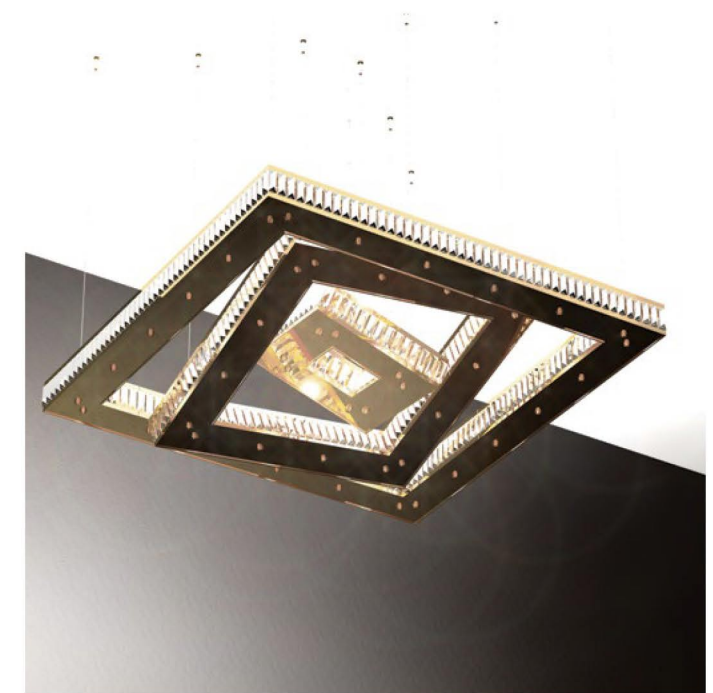

## Eclipse Square Single Layer

**9040/17-MIX** Chrome Plated  
 L. 100x100 + 60x60 + 30x30 cm • H. 50 cm  
 27MT X HIGH BRIGHTNESS LED STRIP  
 14.4W/MT 1200LUMENS/MT DRIVER INCLUDED  
 Customization: light / light control / finishing / dimension / cluster

**9040/17-MIX** Gold Plated  
 L. 100x100 + 60x60 + 30x30 cm • H. 50 cm  
 27MT X HIGH BRIGHTNESS LED STRIP  
 14.4W/MT 1200LUMENS/MT DRIVER INCLUDED  
 Customization: light / light control / finishing / dimension / cluster

**9040/21-MIX** Chrome Plated  
 L. 120x120 + 80x80 + 40x40 cm • H. 50 cm  
 36MT X HIGH BRIGHTNESS LED STRIP  
 14.4W/MT 1200LUMENS/MT DRIVER INCLUDED  
 Customization: light / light control / finishing / dimension / cluster

**9040/21-MIX** Gold Plated  
 L. 120x120 + 80x80 + 40x40 cm • H. 50 cm  
 36MT X HIGH BRIGHTNESS LED STRIP  
 14.4W/MT 1200LUMENS/MT DRIVER INCLUDED  
 Customization: light / light control / finishing / dimension / cluster