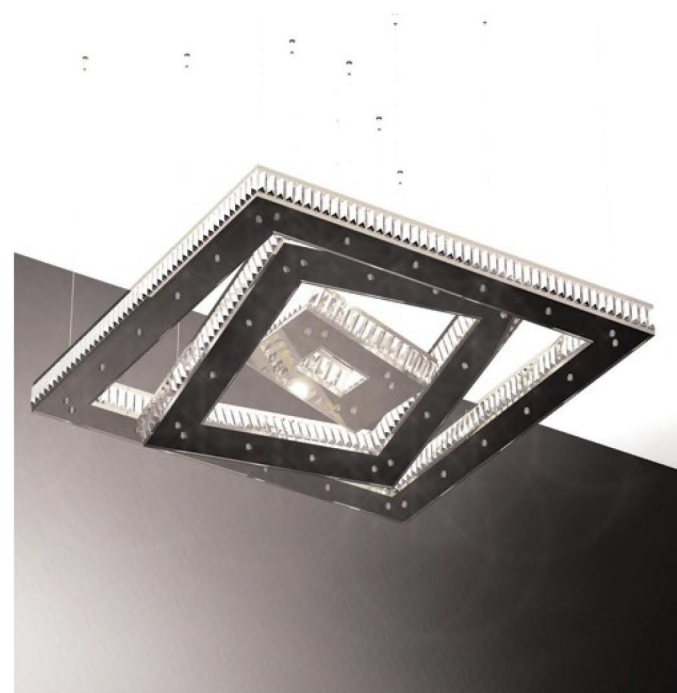

## Eclipse Square Single Layer

**9040/17-MIX** Chrome Plated  
 L. 100x100 + 60x60 + 30x30 cm • H. 50 cm  
 27MT X HIGH BRIGHTNESS LED STRIP  
 14.4W/MT 1200LUMENS/MT DRIVER INCLUDED  
 Customization: light / light control / finishing / dimension / cluster

**9040/17-MIX** Gold Plated  
 L. 100x100 + 60x60 + 30x30 cm • H. 50 cm  
 27MT X HIGH BRIGHTNESS LED STRIP  
 14.4W/MT 1200LUMENS/MT DRIVER INCLUDED  
 Customization: light / light control / finishing / dimension / cluster

**9040/21-MIX** Chrome Plated  
 L. 120x120 + 80x80 + 40x40 cm • H. 50 cm  
 36MT X HIGH BRIGHTNESS LED STRIP  
 14.4W/MT 1200LUMENS/MT DRIVER INCLUDED  
 Customization: light / light control / finishing / dimension / cluster

**9040/21-MIX** Gold Plated  
 L. 120x120 + 80x80 + 40x40 cm • H. 50 cm  
 36MT X HIGH BRIGHTNESS LED STRIP  
 14.4W/MT 1200LUMENS/MT DRIVER INCLUDED  
 Customization: light / light control / finishing / dimension / cluster